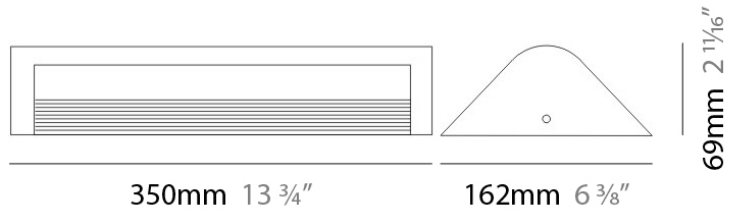

PROJECT
TYPE
NOTES
QUANTITY
DATE

HOT SURFACE

D23024

GENERAL

Series: Hot
Division: Design
Mounting Type: Surface
Mounting Location: Wall

PHYSICAL

Shape: Abstract
Length (mm): 350
Length (in): 13 3/4
Height (mm): 162
Height (in): 6 3/8
Extension (mm): 69
Extension (in): 2 11/16
Light Distribution: Direct / Indirect
Weight (kg): 1.8
Weight (lbs): 4
Fixture Finish: Chrome
Fixture Material: Metal

ELECTRICAL

Number of Lamps: 1
Lamp Type: LED Retrofit / Halogen
Lamp Shape: T3
Bulb Included: Bulb Not Included
Total Output Wattage (W): 18 / 150
Max. Wattage Per Lamp (W): 18 / 150
Lamp Base: RSC
Dimming: Non-Dimmable
Input Voltage (V): 120

LED

OPTICAL

RATINGS AND CERTIFICATIONS

Certified By: CSA Certified to UL and CSA Standards
IP rating: IP20